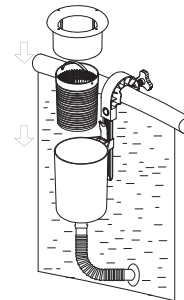

ASSEMBLY INSTRUCTIONS

STEP 06