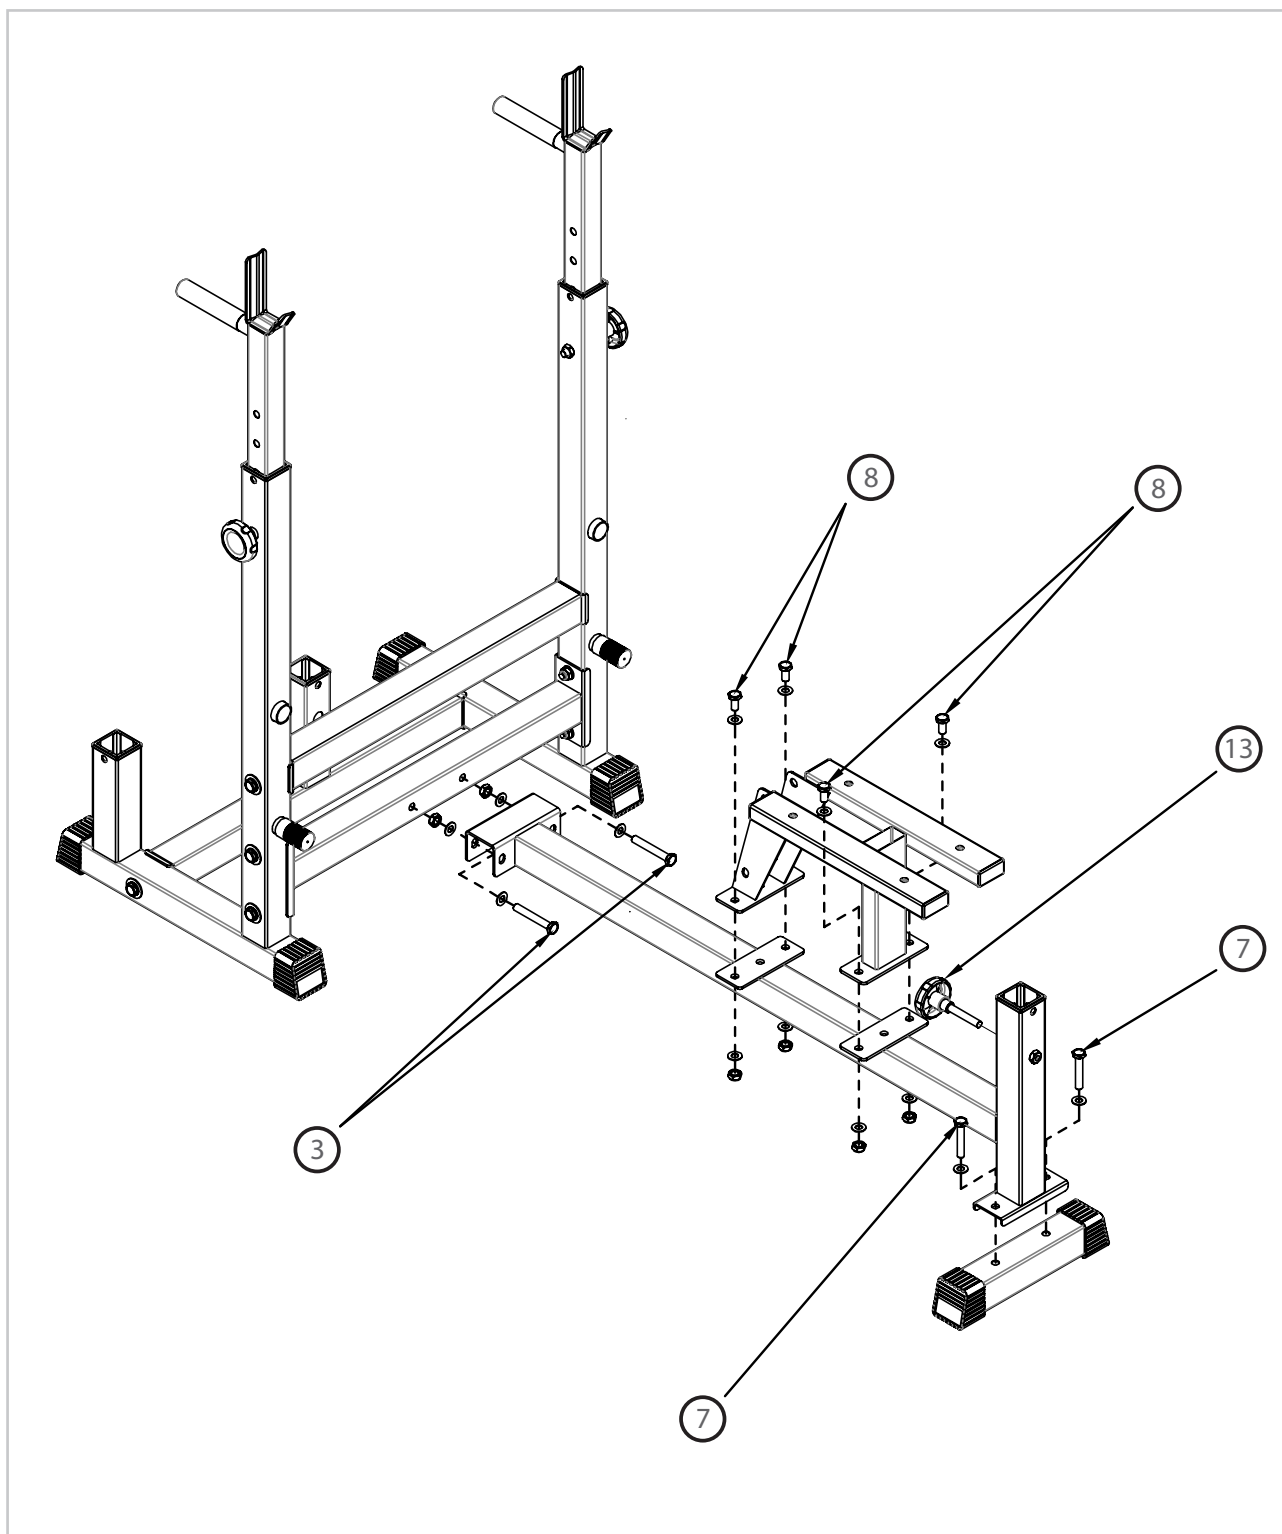

virtuafit

Multifunctional Weight Bench Deluxe

User manual

NUMBER	DESCRIPTION	IMAGE	QTY
1	M12 X 75 Bolt, Nut, Washer		1
2	M10 X 75 Bolt, Nut, Washer		1
3	M10 X 70 Bolt, Nut, Washer		6
4	M10 X 65 Bolt, Nut, Washer		1
5	M10 X 70 Bolt, Washer		4
6	M10 X 60 Bolt, Nut, Washer		1
7	M10 X 55 Bolt, Washer		2
8	M10 X 20 Bolt, Nut, Washer		2
9	M10 X 20 Bolt, Nut, Washer		4
10	M8 X 65 Bolt, Washer		2
11	M8 X 40 Bolt, Washer		4
12	M8 X 20 Bolt, Washer		2
13	M10 X 55 Handle Bolts		4
14	10 X 65 Plug Pin		1
15	Pulley		1
16	Foam		8
17	Gourd Buckle		2

STEP 1

STEP 2

STEP 3

STEP 4

STEP 5

virtu profit

For questions or missing parts please contact your dealer.