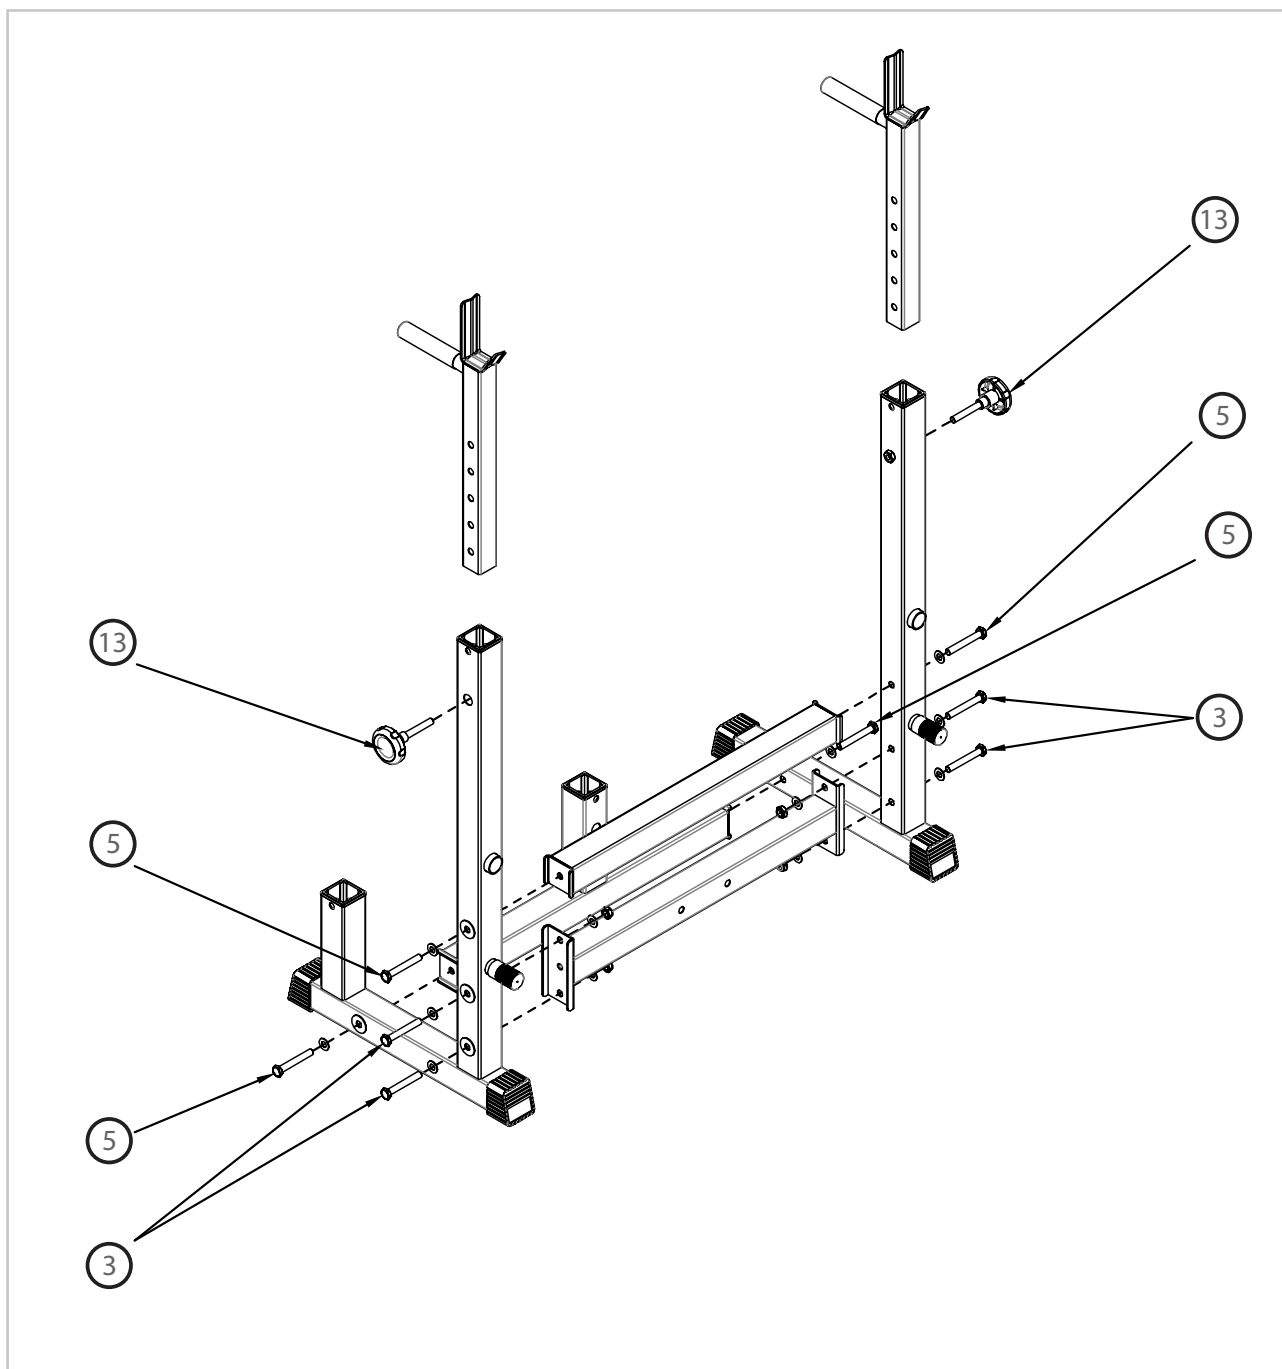

NUMBER	DESCRIPTION	IMAGE	QTY
1	M12 X 75 Bolt, Nut, Washer		1
2	M10 X 75 Bolt, Nut, Washer		1
3	M10 X 70 Bolt, Nut, Washer		6
4	M10 X 65 Bolt, Nut, Washer		1
5	M10 X 70 Bolt, Washer		4
6	M10 X 60 Bolt, Nut, Washer		1
7	M10 X 55 Bolt, Washer		2
8	M10 X 20 Bolt, Nut, Washer		2
9	M10 X 20 Bolt, Nut, Washer		4
10	M8 X 65 Bolt, Washer		2
11	M8 X 40 Bolt, Washer		4
12	M8 X 20 Bolt, Washer		2
13	M10 X 55 Handle Bolts		4
14	10 X 65 Plug Pin		1
15	Pulley		1
16	Foam		8
17	Gourd Buckle		2

STEP 1