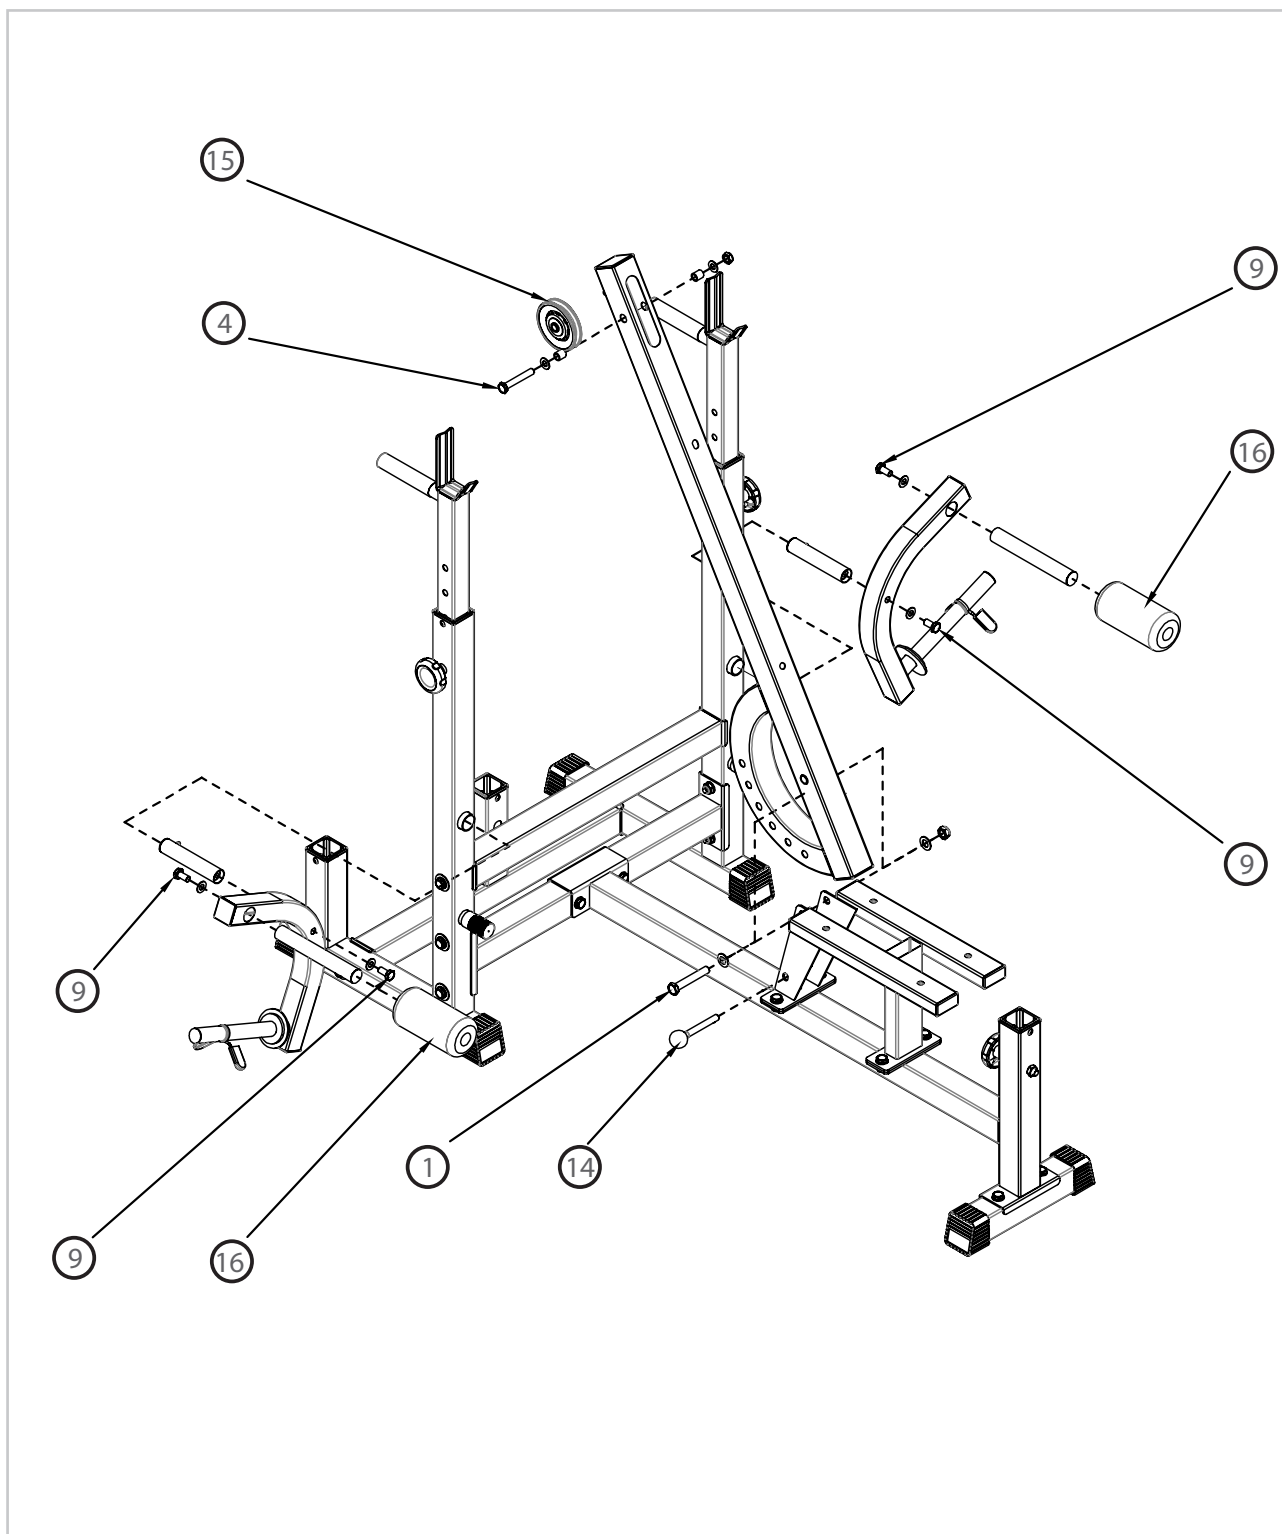

virtuafit

Multifunctional Weight Bench Deluxe

User manual

NUMBER	DESCRIPTION	IMAGE	QTY
1	M12 X 75 Bolt, Nut, Washer		1
2	M10 X 75 Bolt, Nut, Washer		1
3	M10 X 70 Bolt, Nut, Washer		6
4	M10 X 65 Bolt, Nut, Washer		1
5	M10 X 70 Bolt, Washer		4
6	M10 X 60 Bolt, Nut, Washer		1
7	M10 X 55 Bolt, Washer		2
8	M10 X 20 Bolt, Nut, Washer		2
9	M10 X 20 Bolt, Nut, Washer		4
10	M8 X 65 Bolt, Washer		2
11	M8 X 40 Bolt, Washer		4
12	M8 X 20 Bolt, Washer		2
13	M10 X 55 Handle Bolts		4
14	10 X 65 Plug Pin		1
15	Pulley		1
16	Foam		8
17	Gourd Buckle		2

STEP 1

STEP 2

STEP 3

STEP 4

STEP 5

virtu profit

For questions or missing parts please contact your dealer.