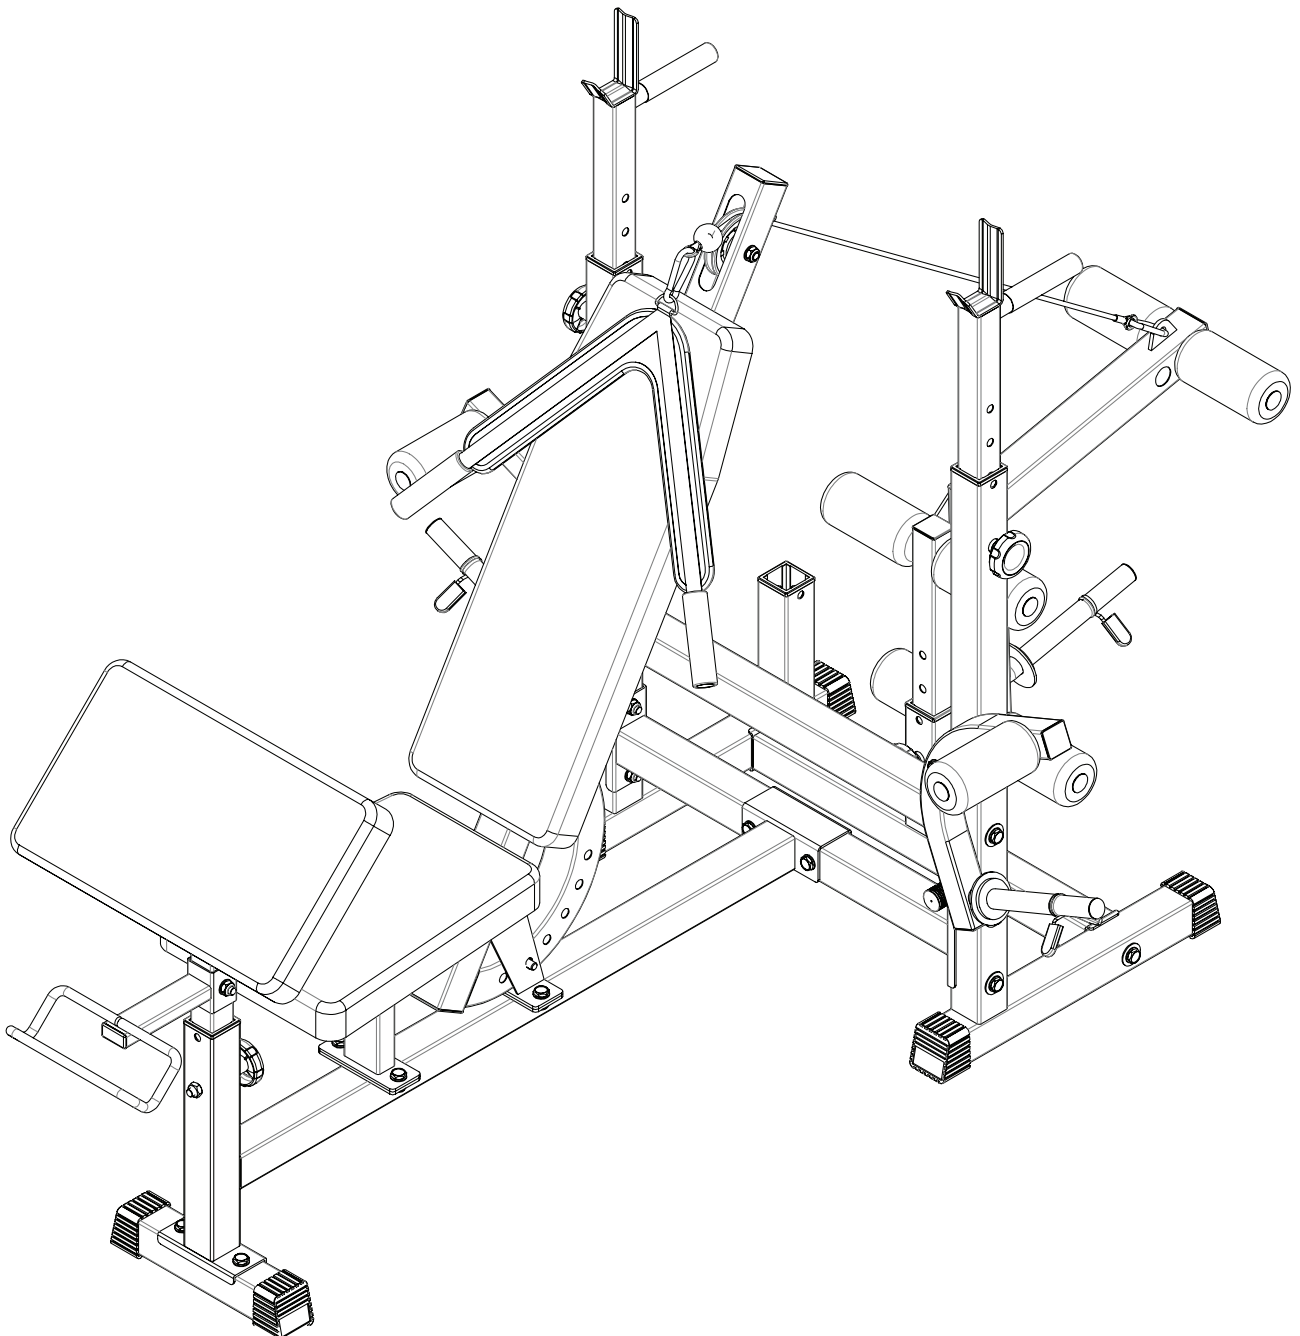

virtuafit

Multifunctional Weight Bench Deluxe

User manual

NUMBER	DESCRIPTION	IMAGE	QTY
1	M12 X 75 Bolt, Nut, Washer		1
2	M10 X 75 Bolt, Nut, Washer		1
3	M10 X 70 Bolt, Nut, Washer		6
4	M10 X 65 Bolt, Nut, Washer		1
5	M10 X 70 Bolt, Washer		4
6	M10 X 60 Bolt, Nut, Washer		1
7	M10 X 55 Bolt, Washer		2
8	M10 X 20 Bolt, Nut, Washer		2
9	M10 X 20 Bolt, Nut, Washer		4
10	M8 X 65 Bolt, Washer		2
11	M8 X 40 Bolt, Washer		4
12	M8 X 20 Bolt, Washer		2
13	M10 X 55 Handle Bolts		4
14	10 X 65 Plug Pin		1
15	Pulley		1
16	Foam		8
17	Gourd Buckle		2

STEP 1

STEP 2

STEP 3

STEP 4

STEP 5

virtu profit

For questions or missing parts please contact your dealer.