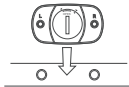

*** IMPORTANT:** This product is for sport purposes only and it is not meant to replace any medical advice.

Device Overview

Chest Strap x1

Heart Rate Connector x1
(Installed CR2032)

User Manual x1

How to use

Wear the Heart Rate Sensor

- 1 Moisten the electrode areas of the chest strap;

- 2 Attach the connector to the chest strap, marked 'L' towards left;

- 3 Adjust the strap length to fit tightly but comfortably. Check that the moist electrode areas are firmly against your skin.